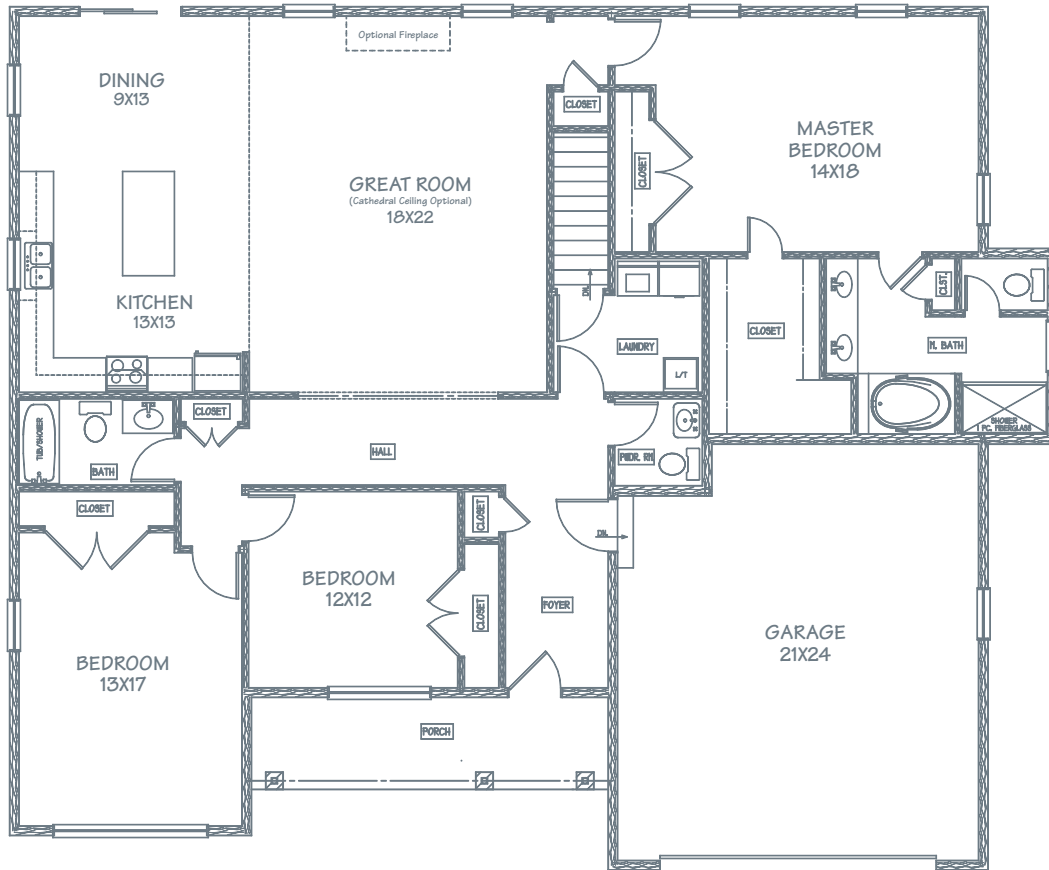

THE EVERTON

A KACIN COMMUNITY

HILLSTONE
village

First Floor Plan
 Approx. 2,100 Livable Sq.Ft.

Second Floor Plan (Optional)
 Approx. 1,000 Livable Sq.Ft.