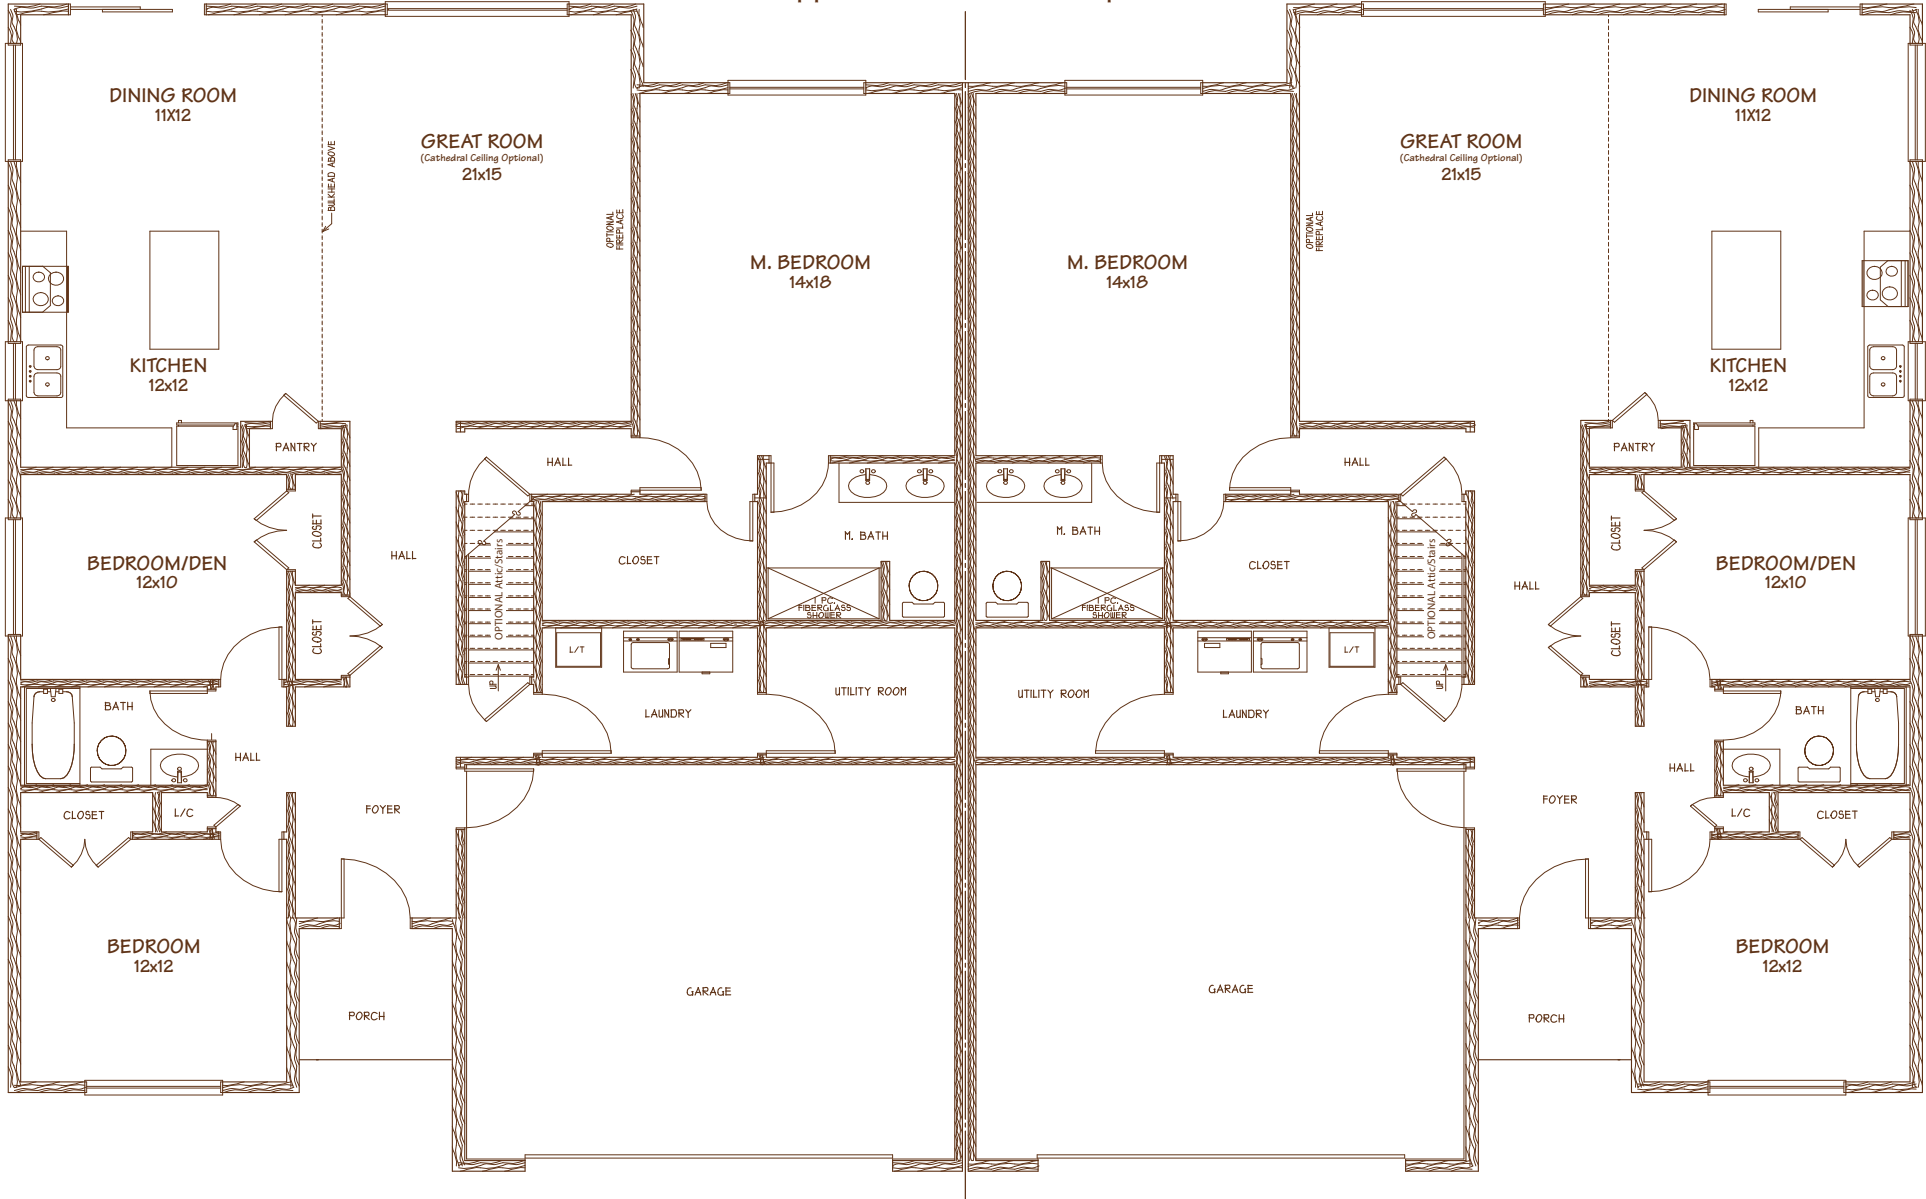

THE JEFFERSON

Front Elevation

A KACIN COMMUNITY

First Floor Plan
Approx. 1,820 Livable Sq.Ft.

Finished Second Floor Options Available