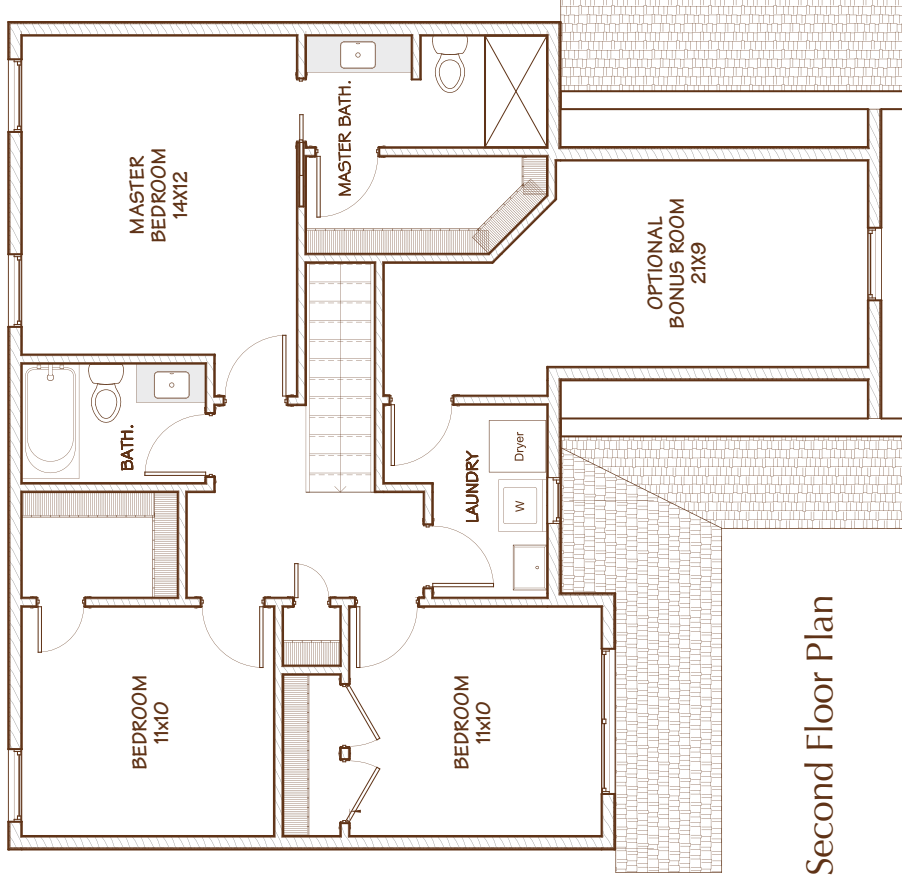

THE HARRISON

Front Elevation

A KACIN COMMUNITY

First Floor Plan

Second Floor Plan

Harrison: Approx. 1601 Livable Sq. Ft.