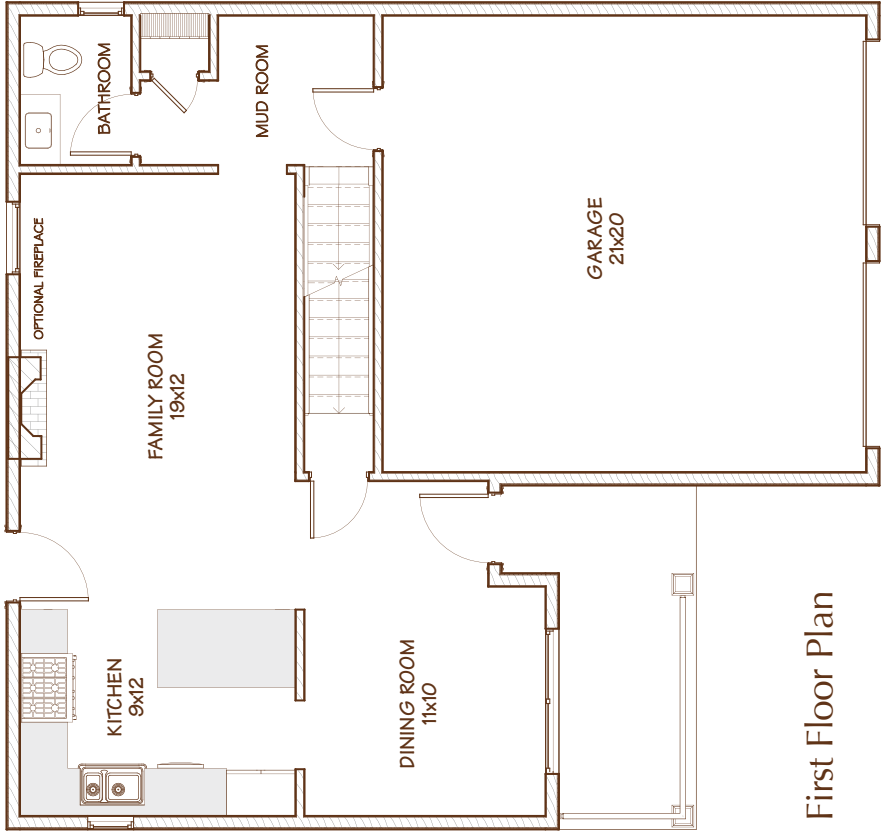

THE HARRISON

Front Elevation

A KACIN COMMUNITY

First Floor Plan

Second Floor Plan

Harrison: Approx. 1601 Livable Sq. Ft.