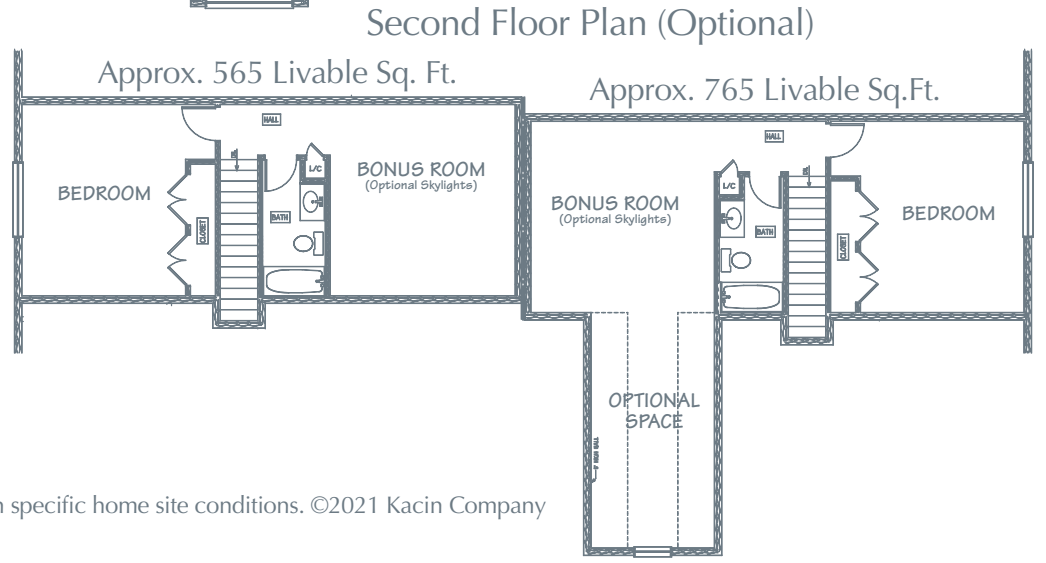

# THE ENFIELD

EST. 2021

A KACIN COMMUNITY

---

HILLSTONE  
*village*

First Floor Plan  
Approx. 1,840 Livable Sq.Ft.

Second Floor Plan (Optional)

Home designs are preliminary and subject to change based on specific home site conditions. ©2021 Kacin Company