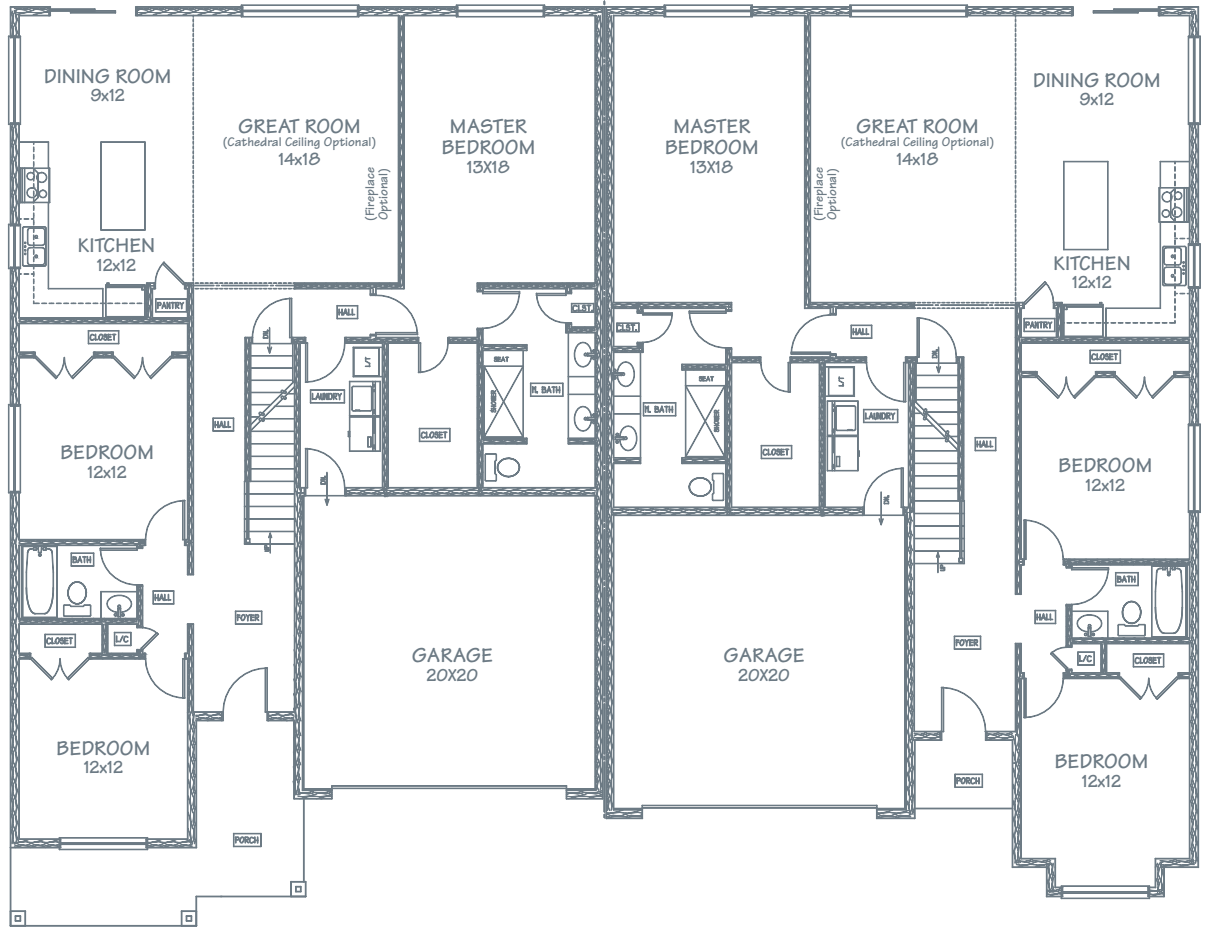

# THE ENFIELD

EST. 2021

A KACIN COMMUNITY

---

HILLSTONE  
*village*

First Floor Plan  
Approx. 1,840 Livable Sq.Ft.

Second Floor Plan (Optional)

Home designs are preliminary and subject to change based on specific home site conditions. ©2021 Kacin Company